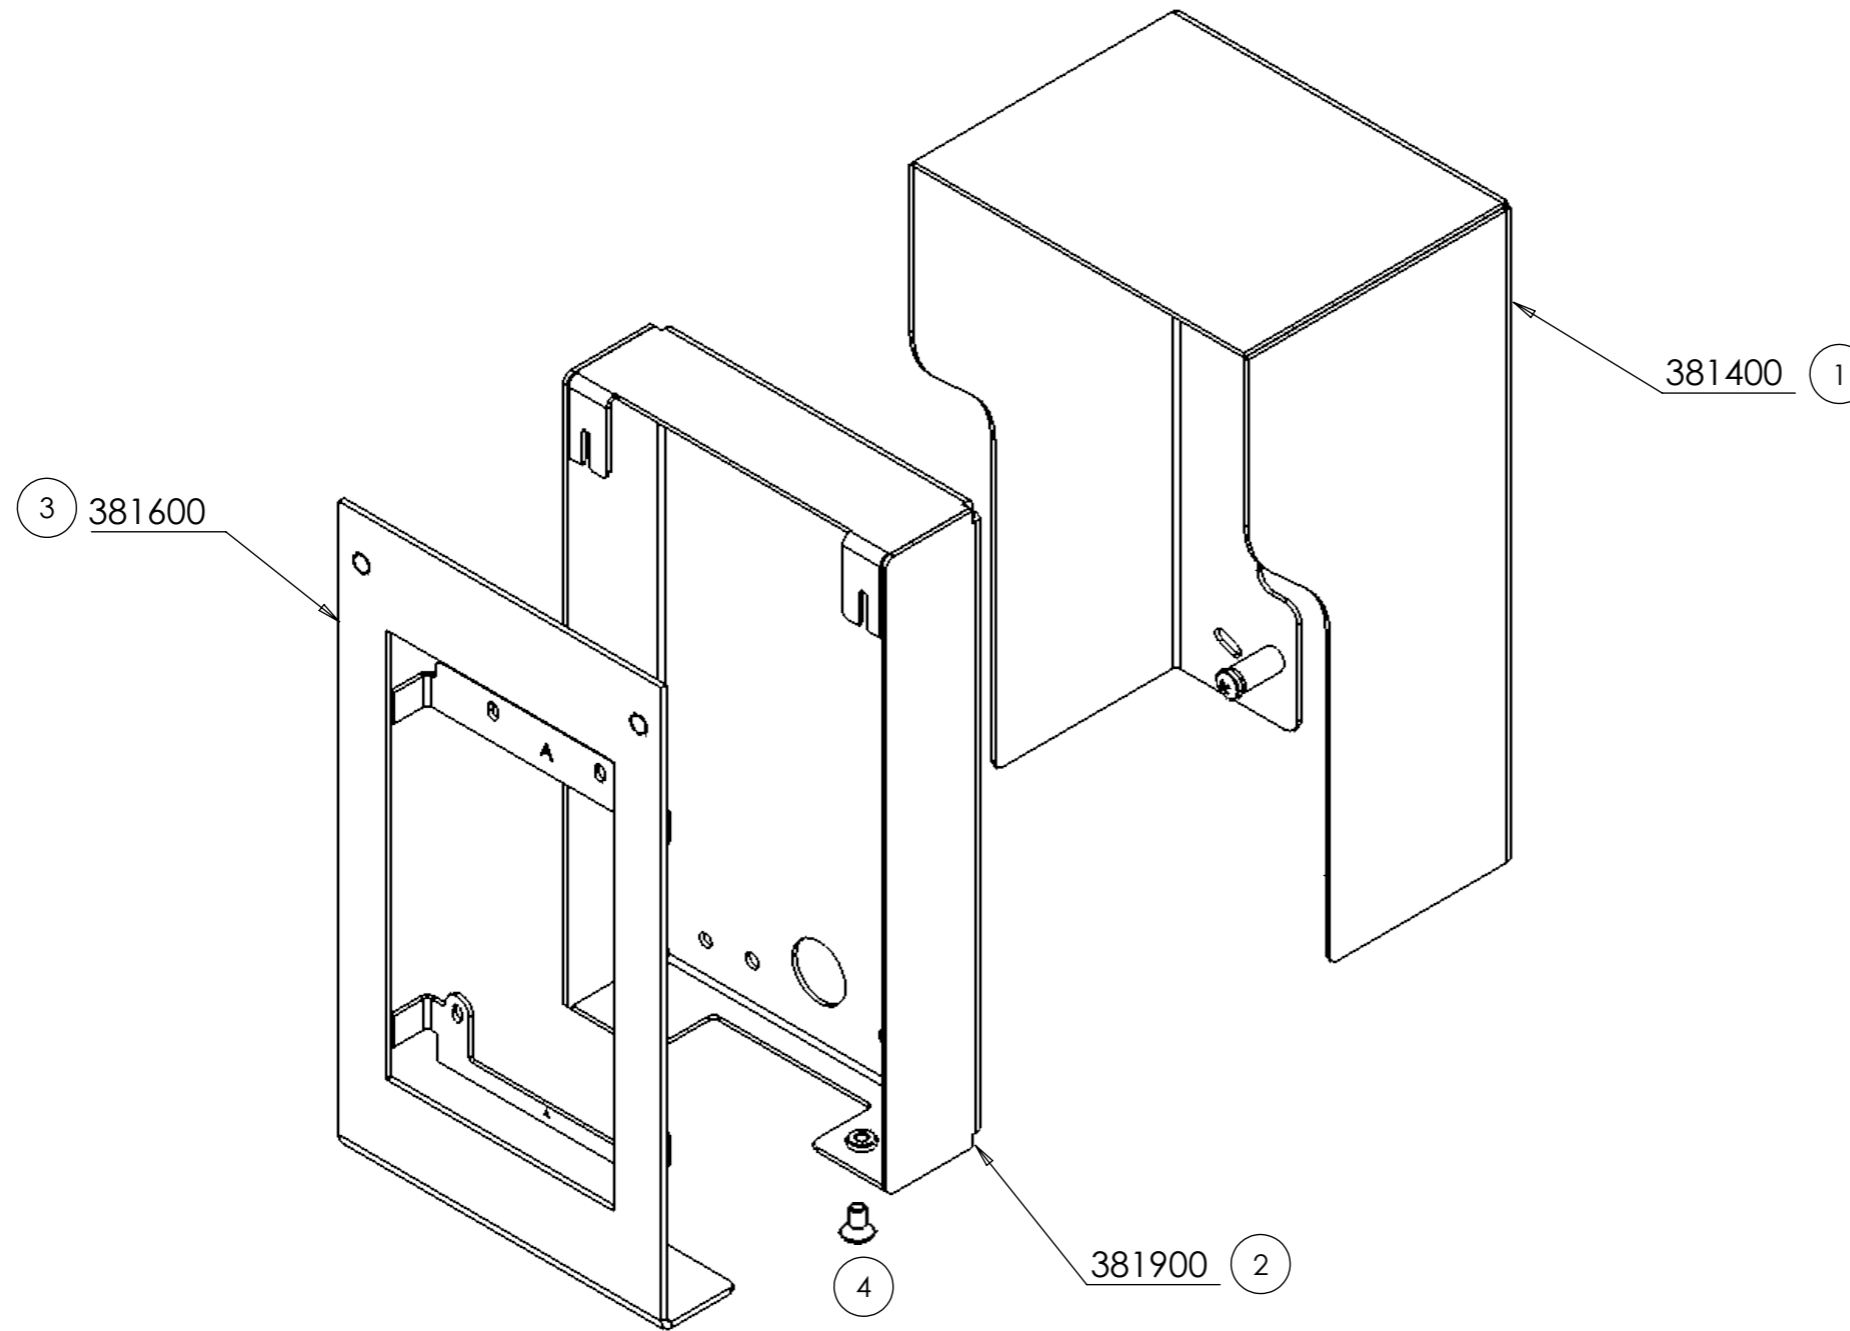

R20A Weather and Security Housing

CIE Part: R20AH
Includes:

ITEM NO.	CIE PART NUMBER	DESCRIPTION	QTY.
1	381400	Rain Hood Cover	1
2	381900	Internal Mounting Box	1
3	381600	R20A Plate	1
4	F0680	Black Screws	4